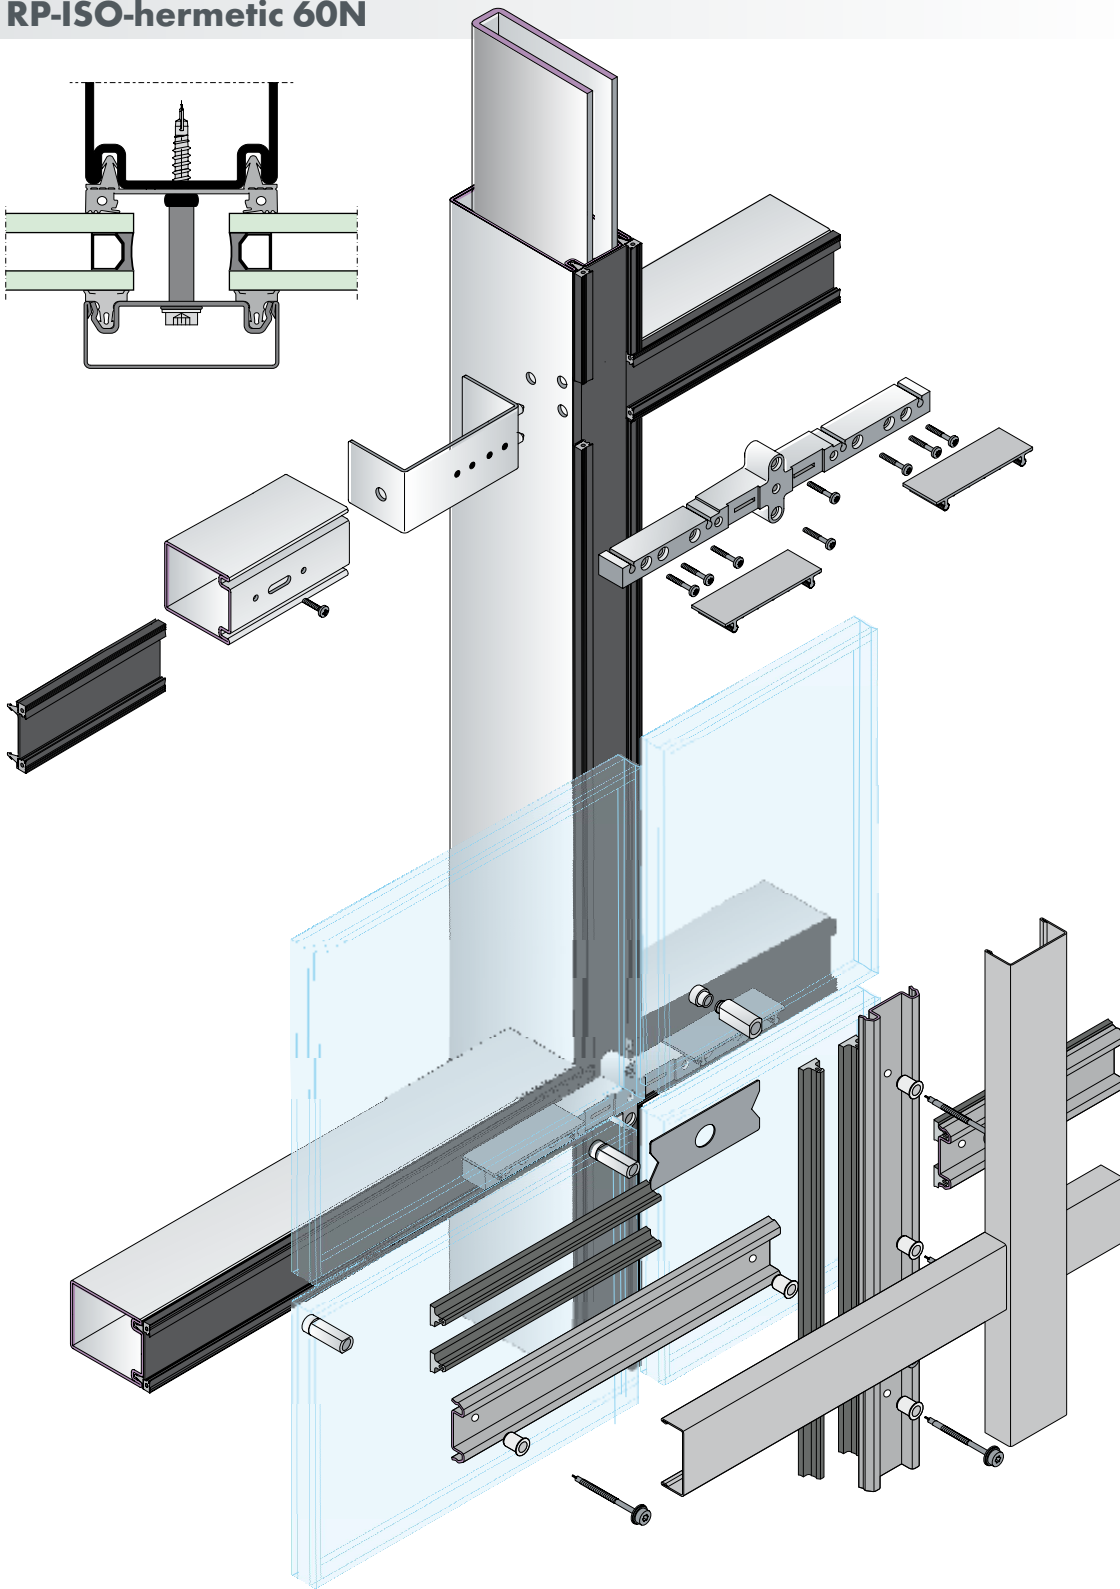

LARGEST POSSIBLE SPAN WIDTHS

Among curtain wall systems, the RP-ISO-hermetic 60N system is the best choice. In addition to the attributes described for the RP-ISO-hermetic 45N system, another key aspect of the RP-ISO-hermetic 60N system is its compliance with the highest statistical standards. The even larger profile measurements allow for extraordinary mullion and transom span widths. With the option to further significantly strengthen the profiles with system-compliant static inserts, seemingly impossible slender geometries are also possible. Excessive weights of glass are also supported by the system's overall concept.