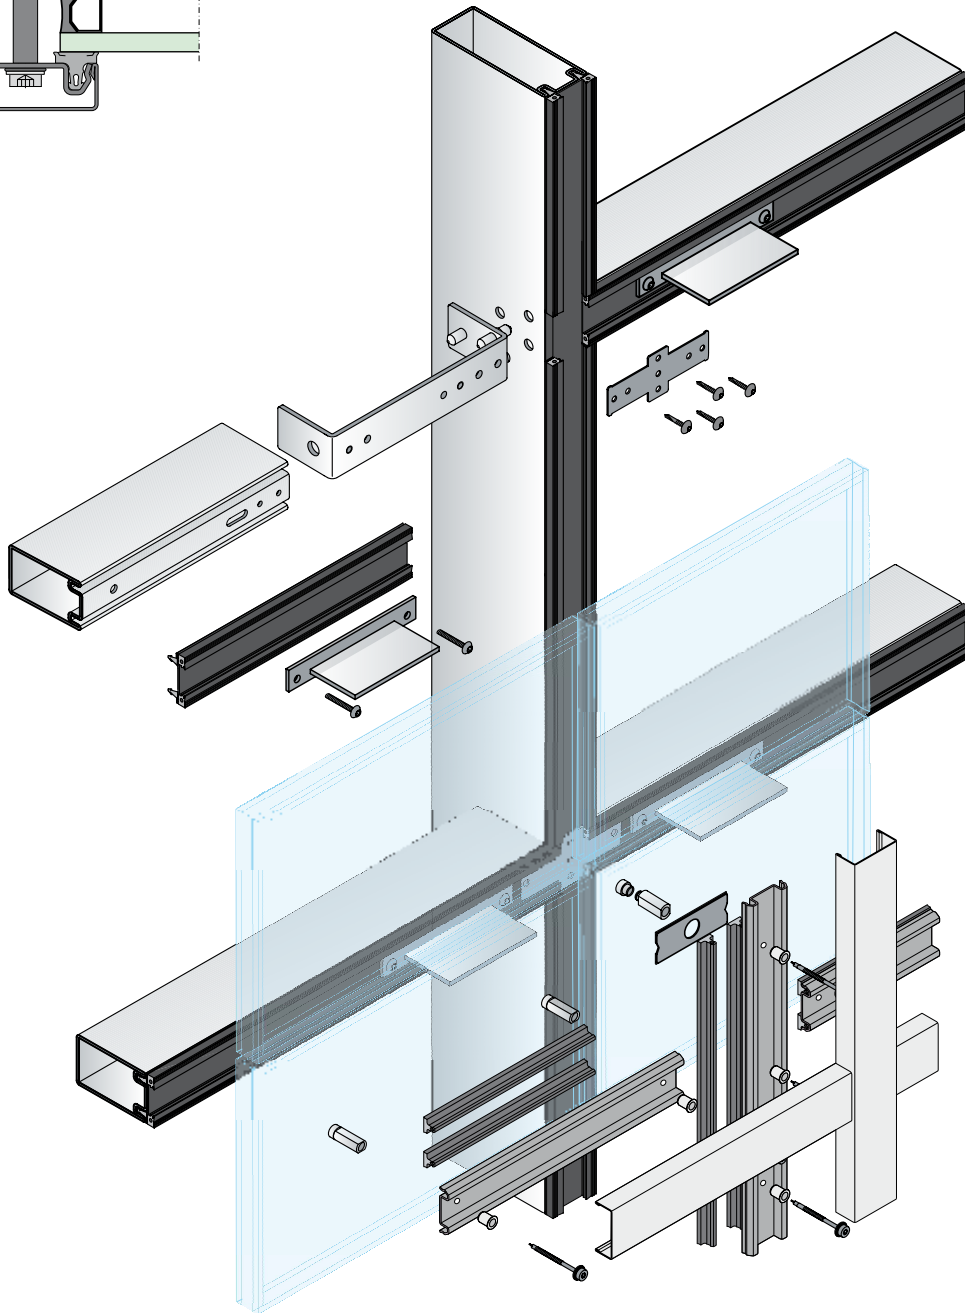

### Accessories seals

## MODERN, STYLISH AND PARTICULARLY EFFICIENT

The RP-ISO-hermetic 45N curtain wall system, with the narrow sight line of the mullion and transom profile, is captivating. This meets the desire of architects and planners striving to design and install curtain walls made of composite glazing with an appearance that is as continuous as possible. By using the largest possible span widths, the static properties of this advantageous steel system bring in a maximum amount of light. Thanks to the innovative screw/plug technology, the system can be completely pre-assembled in the workshop. Installation requirements on the building site are thereby significantly reduced. RP-ISO-hermetic 45N also meets the highest standards in terms of system safety, heat insulation and fire protection. The strip galvanising on both sides of the profile also provides sufficient corrosion protection.