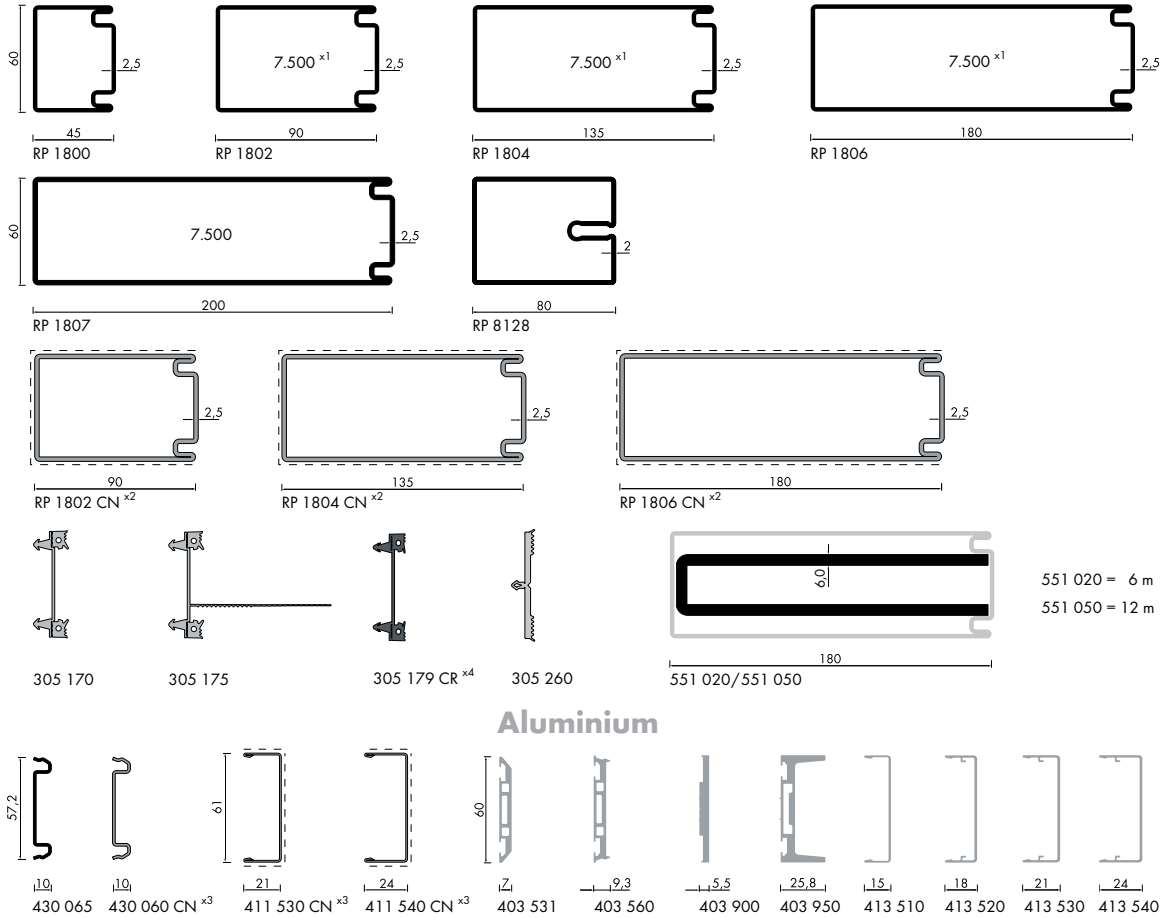

Phone: (08) 9399 6957
Address: 17 Williams Road Kelmescott WA 6111
Email: Sales@AustralianFireControl.com.au
Postal: PO BOX 1008 DC Kelmescott WA 6997
www.australianfirecontrol.com.au

RP-ISO-hermetic 60N

Profile overview

RP-ISO-hermetic 60N

1. 1 Leisure and Communication Centre, Germany
2. 2 New Yorker, Braunschweig, Germany
3. 3 BMW Iserlohn, Germany
4. 4 Centre of Performing Arts, Dallas, USA
5. 5 IHK, Paderborn, Germany
6. 6 Rösraht Cultural Centre, Germany

Accessories seals