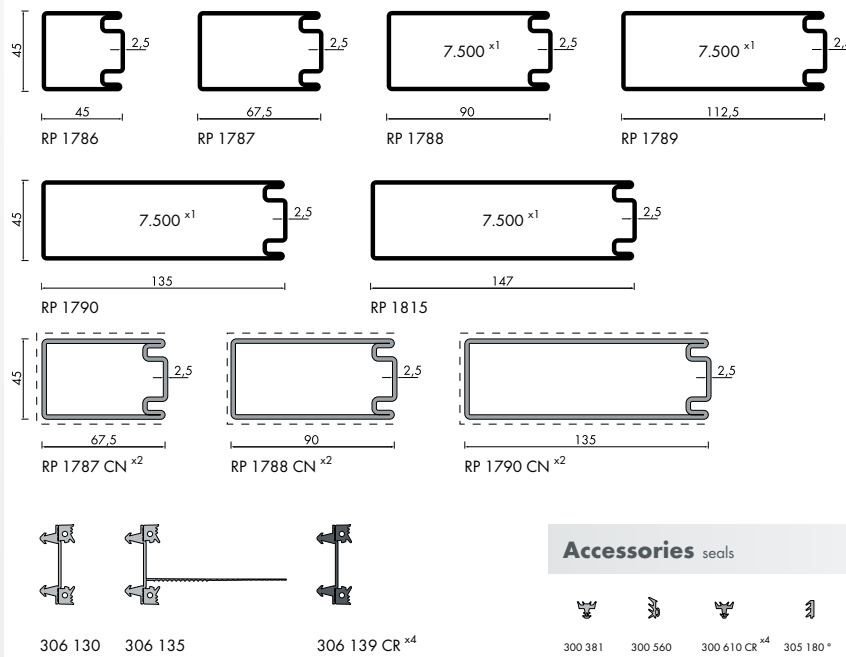

RP-ISO-hermetic 45N

Profile overview

RP-ISO-hermetic 45N

Accessories seals

Aluminium