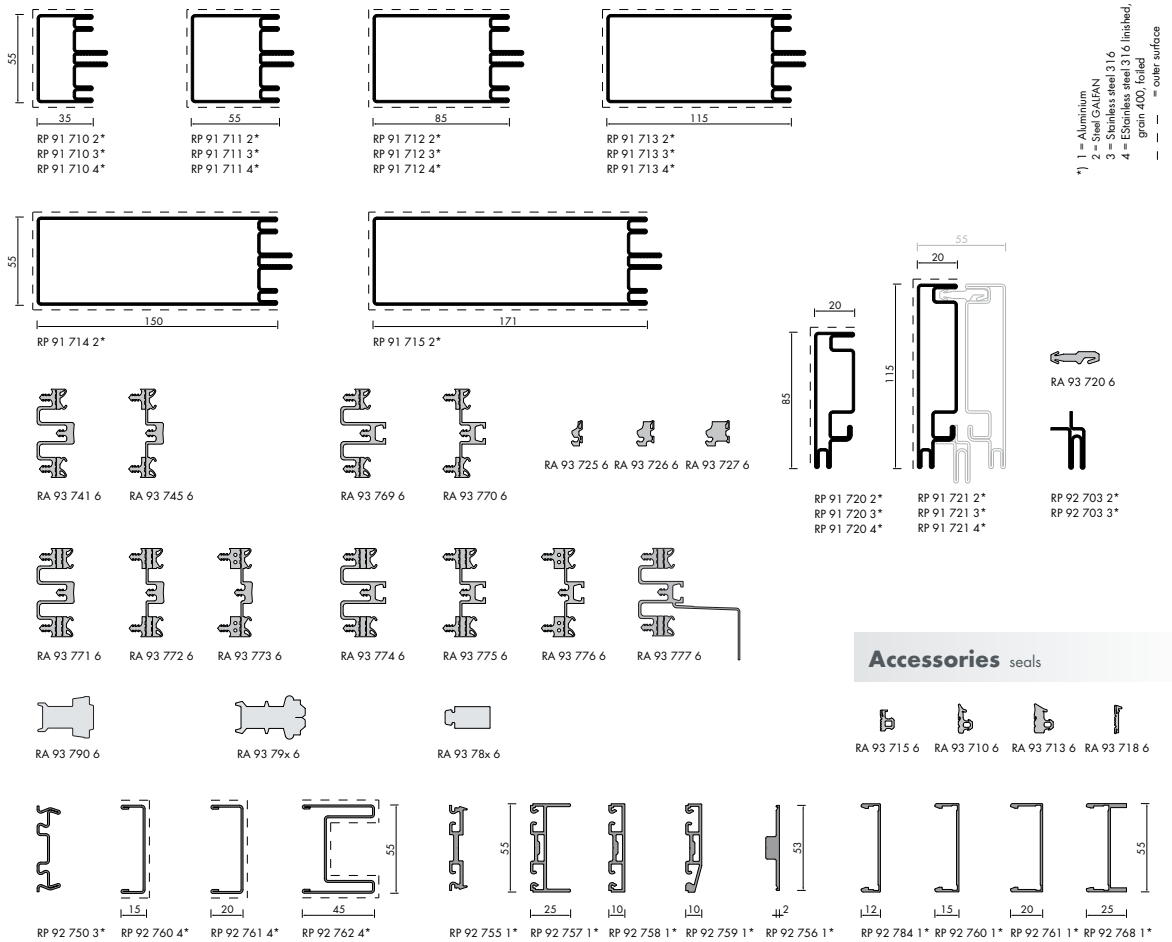

Phone: (08) 9399 6957
Address: 17 Williams Road Kelmscott WA 6111
Email: Sales@AustralianFireControl.com.au
Postal: PO BOX 1008 DC Kelmscott WA 6997
www.australianFireControl.com.au

RP-tec 55 / 55 plus (FERRO-WICTEC 55 E / 55 E plus)

Profile overview

RP-tec 55 / 55 plus (FERRO-WICTEC 55 E / 55 E plus)

1

Ludwig Maximilian University of Munich, Neuried Primary School, Germany

2

Erding High School, Germany

3

University of Koblenz-Landau, Germany

4

Hanover Industrial Fair, Germany

Accessories seals